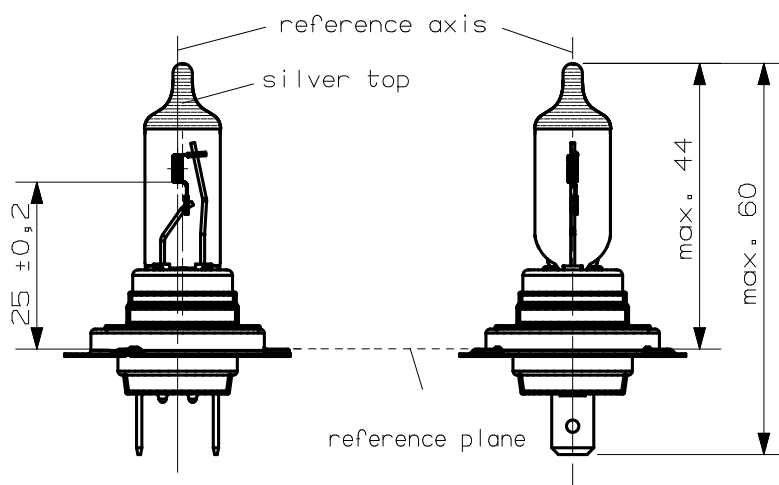

### Technical Details

ECE R37 Category	H7
E-homologation No.	E1 2UR
NHTSA/FMVSS	DOT
Rated Voltage (V)	12
Wattage (W) at 13,2V	max. 58,0
Luminous Flux (lm) at 13,2V	1500 ± 10 %
Life B3 at 13,2V	200
Life Tc at 13,2V	400
Base	PX26d
Maximum Overall Length (mm)	max. 60
Bulb Diameter (mm)	max. 11,5
Light Center Length (mm)	25,0 +/-0,2
Burning Position	horizontal, long Electrode above Filament
Bulk Package	180 pcs.
Singlebox Package	100 pcs.
Blister Package	10 pcs.

### Drawing (in mm)

valid from	13.03.2014—V2—PN14/0146
replace for	22.10.2013—V1
file	27428.100.pdf