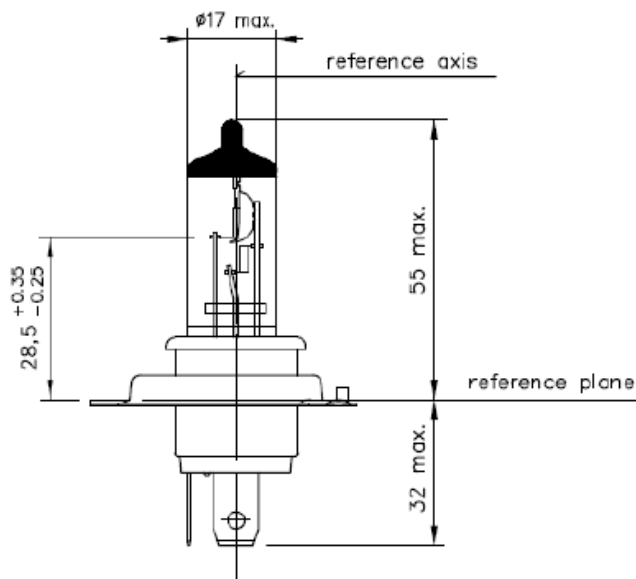

## Halogen Headlamp H4

	<b>Type H4</b> <b>12V 60/55W P43t</b> <b>+100</b>
	<b>Ordering - No.</b> <b>27481</b>
<b>Product Description</b>	Halogen Headlamp
<b>Features</b>	Original Equipment Manufacturer Quality,
<b>Applications</b>	High beam Low beam

### Technical Details

ECE R37 category	H4
E-homologation No.	E1 2J1
Rated Voltage (V)	12
Wattage (W) at 13,2 V	max. 75/68
Luminous Flux (lm) at 13,2 V	1650/1000 ± 15%
Life B3 (h) at 13,2 V	40/130
Life Tc (h) at 13,2 V	80/200
Base	P43t
Bulb Diameter (mm)	max. 17
Light Center Length (mm)	28,5 + 0,35/-0,25
Burning Position	horizontal
Commercial Package (pcs)	200
Packaging Configuration (pcs x box)	10

### Drawing (in mm)

valid from	14.11.2014 –V– PN14/0499
replace for	
file	27481-100.pdf